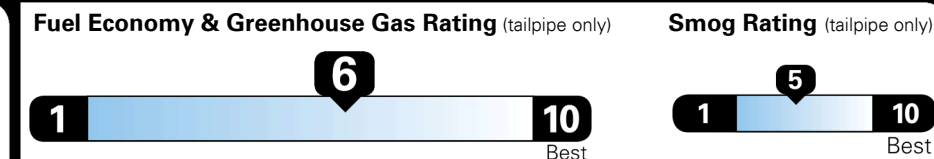

This vehicle emits 316 grams CO₂ per mile. The best emits 0 grams per mile (tailpipe only). Producing and distributing fuel also create emissions; learn more at fueleconomy.gov.

Actual results will vary for many reasons, including driving conditions and how you drive and maintain your vehicle. The average new vehicle gets 28 MPG and costs $8,000 to fuel over 5 years. Cost estimates are based on 15,000 miles per year at $ 2.95 per gallon. MPGe is miles per gasoline gallon equivalent. Vehicle emissions are a significant cause of climate change and smog.

fueleconomy.gov

Calculate personalized estimates and compare vehicles

GOVERNMENT 5-STAR SAFETY RATINGS

Overall Vehicle Score ★ ★ ★ ★ ★

Based on the combined rating of frontal, side and rollover. Should ONLY be compared to other vehicles of similar size and weight.

Frontal Driver ★ ★ ★ ★ ★

Crash Passenger ★ ★ ★ ★ ★

Based on the risk of injury in a frontal impact. Should ONLY be compared to other vehicles of similar size and weight.

Side Front seat ★ ★ ★ ★ ★

Crash Rear seat ★ ★ ★ ★ ★

Star ratings based on the risk of injury in a side impact.

Rollover ★ ★ ★ ★ ★

Star ratings based on the risk of rollover in a single-vehicle crash.

Star ratings range from 1 to 5 stars (★★★★★) with 5 being the highest.

Source: National Highway Traffic Safety Administration (NHTSA).

www.safercar.gov or 1-888-327-4236

Manufacturer's suggested retail price includes Manufacturer's recommended pre-delivery service. License and title fees, state and local taxes and other dealer installed options and accessories are not included in the manufacturer's suggested retail price.

PARTS CONTENT INFORMATION

FOR VEHICLES IN THIS CAR LINE U.S./CANADIAN PARTS CONTENT: 60 %

MAJOR SOURCES OF FOREIGN PARTS: KOREA: 30%

NOTE: PARTS CONTENT DOES NOT INCLUDE FINAL ASSEMBLY, DISTRIBUTION, OR OTHER NON-PARTS COSTS.

FOR THIS VEHICLE FINAL ASSEMBLY POINT: WEST POINT, GA, USA

COUNTRY OF ORIGIN

ENGINE (MOTOR): USA

TRANSMISSION: USA