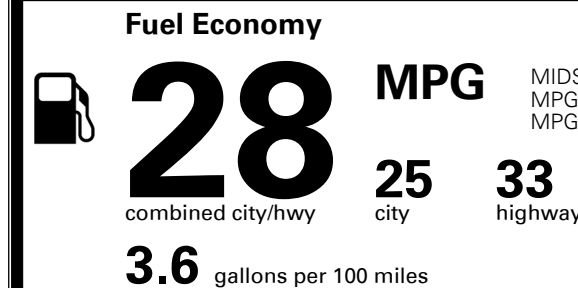

EPA DOT Fuel Economy and Environment

Gasoline Vehicle

MIDSIZE CARS range from 15 to 132 MPG. The best vehicle rates 132 MPGe.

You save $0
in fuel costs over 5 years compared to the average new vehicle.

Annual fuel cost $1,600