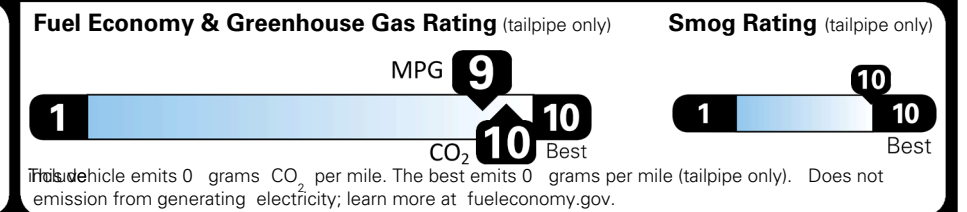

EPA DOT Fuel Economy and Environment

Electric Vehicle

You save \$3,250
 in fuel costs over 5 years compared to the average new vehicle.

Annual fuel cost \$1,050

Actual results will vary for many reasons, including driving conditions and how you drive and maintain your vehicle. The average new vehicle gets 29 MPG and costs \$8,500 to fuel over 5 years. Cost estimates are based on 15,000 miles per year at \$0.17 per kW-hr. MPGe is miles per gasoline gallon equivalent. Vehicle emissions are a significant cause of global warming and smog.