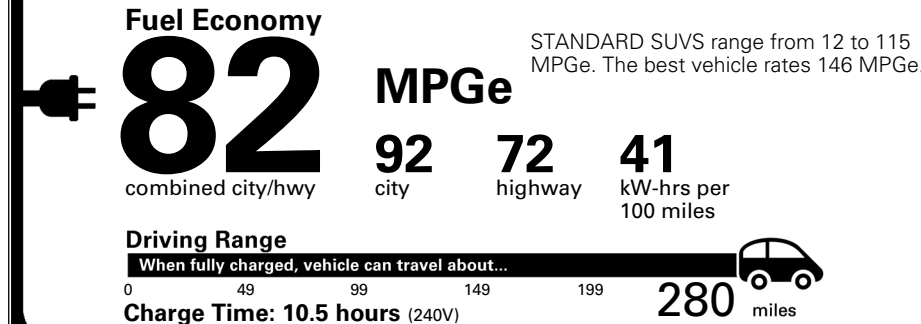

MSRP INCLUDING OPTIONS

\$ 75,740.00

INLAND FREIGHT AND HANDLING

\$ 1,645.00

TOTAL MANUFACTURER'S SUGGESTED RETAIL PRICE ▶

\$ 77,385.00

TOTAL ADDITIONAL WEIGHT: 20.4

*Additional terms and conditions apply.

EPA DOT Fuel Economy and Environment

Electric Vehicle

You save \$3,250
 in fuel costs over 5 years compared to the average new vehicle.

Annual fuel cost \$1,050

Actual results will vary for many reasons, including driving conditions and how you drive and maintain your vehicle. The average new vehicle gets 29 MPG and costs \$8,500 to fuel over 5 years. Cost estimates are based on 15,000 miles per year at \$0.17 per kW-hr. MPGe is miles per gasoline gallon equivalent. Vehicle emissions are a significant cause of global warming and smog.