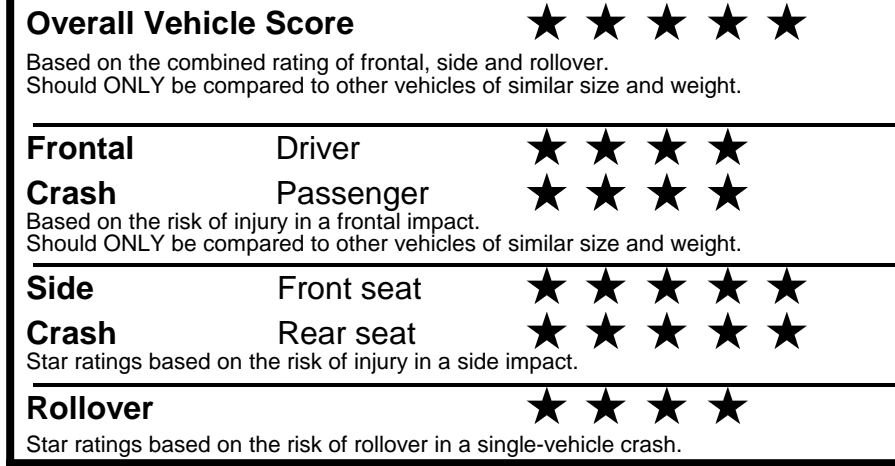

**fueleconomy.gov**

Calculate personalized estimates and compare vehicles

**GOVERNMENT 5-STAR SAFETY RATINGS**

Star ratings range from 1 to 5 stars (★★★★★) with 5 being the highest.  
 Source: National Highway Traffic Safety Administration (NHTSA).  
[www.safercar.gov](http://www.safercar.gov) or 1-888-327-4236