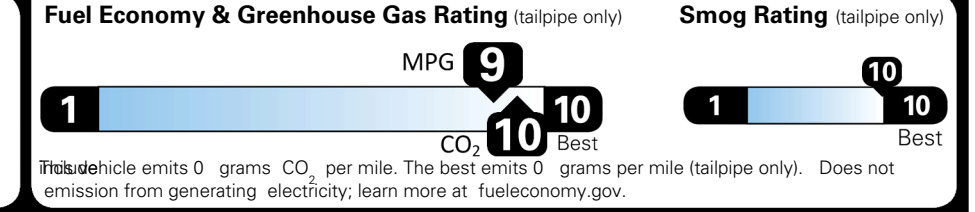

**EPA DOT Fuel Economy and Environment**

**Electric Vehicle**

**You save \$3,250**  
 in fuel costs over 5 years compared to the average new vehicle.

**Annual fuel cost \$1,050**

Actual results will vary for many reasons, including driving conditions and how you drive and maintain your vehicle. The average new vehicle gets 29 MPG and costs \$8,500 to fuel over 5 years. Cost estimates are based on 15,000 miles per year at \$0.17 per kW-hr. MPGe is miles per gasoline gallon equivalent. Vehicle emissions are a significant cause of global warming and smog.