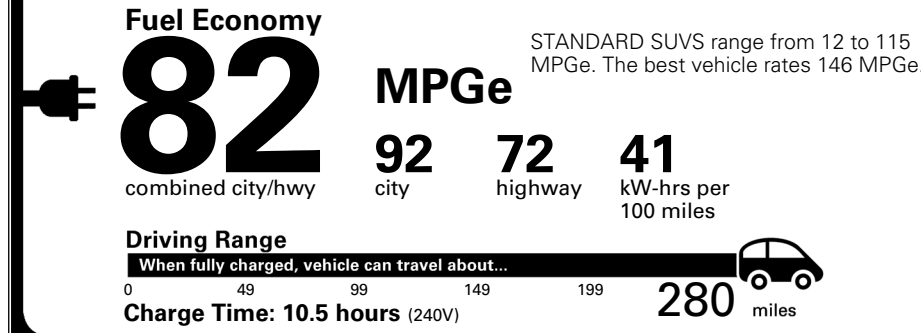

\$ 1,645.00

**TOTAL MANUFACTURER'S SUGGESTED RETAIL PRICE ▶**

**\$ 76,890.00**

TOTAL ADDITIONAL WEIGHT: 14.6

\*Additional terms and conditions apply.  
 \*\*Kia Connect may be currently unavailable for some Model Year 2022 and newer vehicles sold or purchased in Massachusetts; please see owners.kia.com for more information.  
 NOTE: When you purchase this vehicle, Kia America, Inc. collects personal information you provide to the dealership. For information on our collection and use of personal information and your rights, please see our Privacy Policy on www.kia.com.

**EPA DOT Fuel Economy and Environment**

**Electric Vehicle**

**You save \$3,250**  
 in fuel costs over 5 years compared to the average new vehicle.

**Annual fuel cost \$1,050**

Actual results will vary for many reasons, including driving conditions and how you drive and maintain your vehicle. The average new vehicle gets 29 MPG and costs \$8,500 to fuel over 5 years. Cost estimates are based on 15,000 miles per year at \$0.17 per kW-hr. MPGe is miles per gasoline gallon equivalent. Vehicle emissions are a significant cause of global warming and smog.