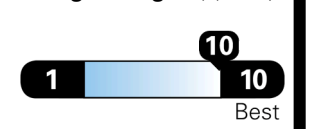

You save \$5,750

in fuel costs over 5 years
 compared to the average new vehicle.

Driving Range

Annual fuel cost \$750

Fuel Economy & Greenhouse Gas Rating (tailpipe only)

Smog Rating (tailpipe only)

This vehicle emits 0 grams CO₂ per mile. The best emits 0 grams per mile (tailpipe only). Does not emit from generating electricity; learn more at fueleconomy.gov.