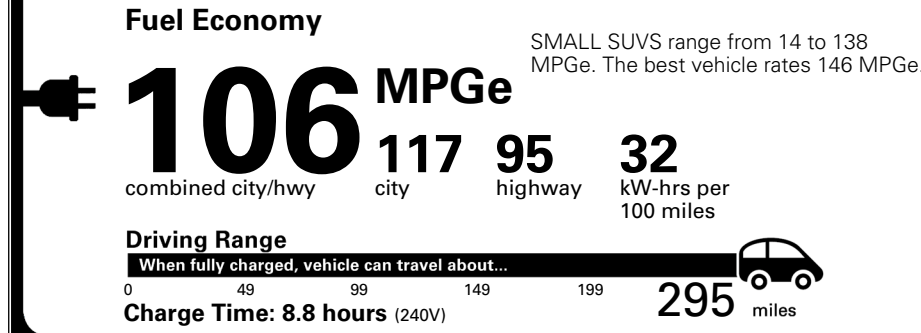

\$495.00
 \$240.00
 \$65.00
 \$170.00
 Included

MSRP INCLUDING OPTIONS

\$ 49,770.00

INLAND FREIGHT AND HANDLING

\$ 1,545.00

TOTAL MANUFACTURER'S SUGGESTED RETAIL PRICE ▶

\$ 51,315.00

TOTAL ADDITIONAL WEIGHT: 18.0

EPA DOT Fuel Economy and Environment

Electric Vehicle

You save \$4,500
 in fuel costs over 5 years compared to the average new vehicle.

Annual fuel cost \$800

Actual results will vary for many reasons, including driving conditions and how you drive and maintain your vehicle. The average new vehicle gets 29 MPG and costs \$8,500 to fuel over 5 years. Cost estimates are based on 15,000 miles per year at \$0.17 per kW-hr. MPGe is miles per gasoline gallon equivalent. Vehicle emissions are a significant cause of global warming and smog.