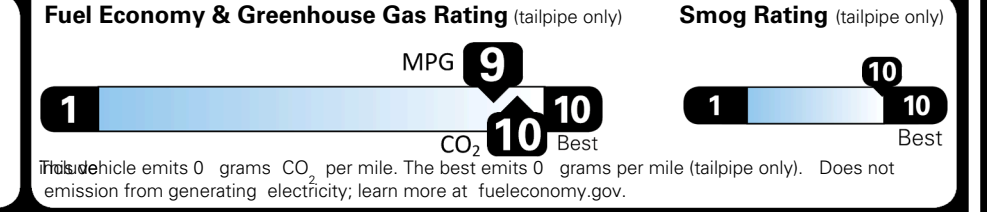

\$495.00
 \$240.00
 \$65.00
 \$170.00
 Included

MSRP INCLUDING OPTIONS

\$ 49,770.00

INLAND FREIGHT AND HANDLING

\$ 1,545.00

TOTAL MANUFACTURER'S SUGGESTED RETAIL PRICE ▶

\$ 51,315.00

TOTAL ADDITIONAL WEIGHT: 18.0

EPA DOT Fuel Economy and Environment

Electric Vehicle

You save \$4,500
 in fuel costs over 5 years compared to the average new vehicle.

Annual fuel cost \$800

Actual results will vary for many reasons, including driving conditions and how you drive and maintain your vehicle. The average new vehicle gets 29 MPG and costs \$8,500 to fuel over 5 years. Cost estimates are based on 15,000 miles per year at \$0.17 per kW-hr. MPGe is miles per gasoline gallon equivalent. Vehicle emissions are a significant cause of global warming and smog.