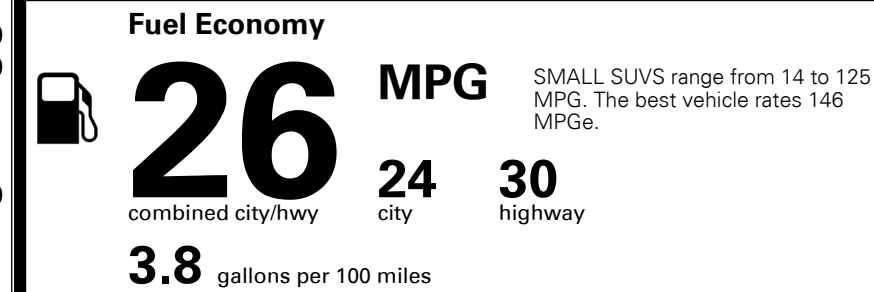

EPA DOT Fuel Economy and Environment

Gasoline Vehicle

You spend $1,000 more in fuel costs over 5 years compared to the average new vehicle.

Annual fuel cost $1,900