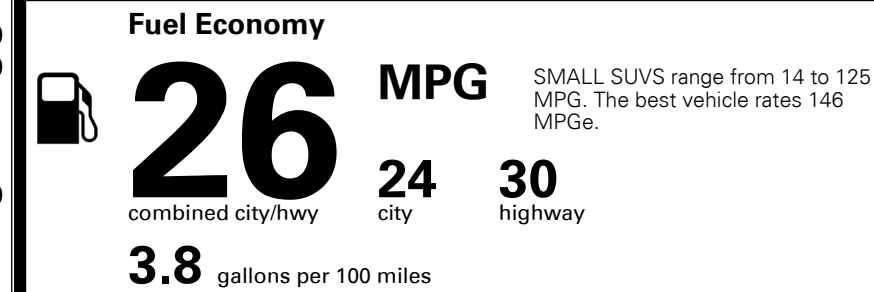

WARRANTY
 10 Year/100,000 Mile Limited Powertrain Warranty
 5 Year/60,000 Mile Limited Basic Warranty
 5 Year/60,000 Mile Roadside Assistance

MANUFACTURER'S SUGGESTED RETAIL PRICE ►

ADDITIONAL INSTALLED EQUIPMENT:
 (In addition to or in place of standard features)
 Glacial White Pearl Paint \$495.00
 X-Line Premium Package \$1,500.00
 - Panoramic Sunroof w/ Power Sunshade
 - Smart Power Liftgate
 - LED Interior Lighting
 Carpeted Floor Mats \$180.00

MSRP INCLUDING OPTIONS \$ 35,165.00

INLAND FREIGHT AND HANDLING \$ 1,395.00

TOTAL MANUFACTURER'S SUGGESTED RETAIL PRICE ► \$ 36,560.00

EPA DOT Fuel Economy and Environment

Gasoline Vehicle

You spend \$1,000 more in fuel costs over 5 years compared to the average new vehicle.