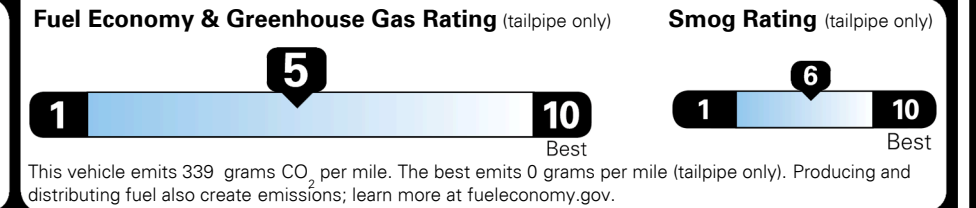

Actual results will vary for many reasons, including driving conditions and how you drive and maintain your vehicle. The average new vehicle gets 29 MPG and costs $8,500 to fuel over 5 years. Cost estimates are based on 15,000 miles per year at $ 3.30 per gallon. MPGe is miles per gasoline gallon equivalent. Vehicle emissions are a significant cause of climate change and smog.

fueleconomy.gov

Calculate personalized estimates and compare vehicles