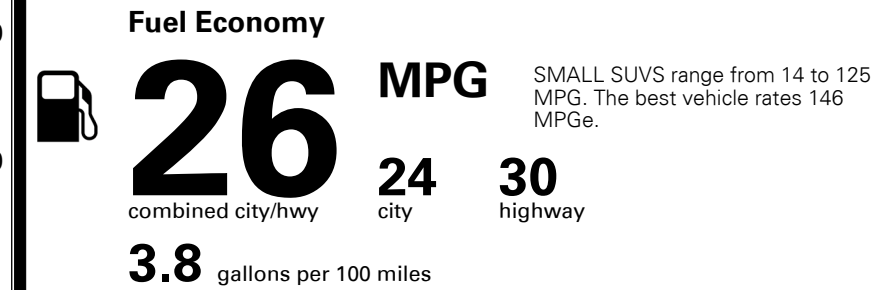

MSRP INCLUDING OPTIONS \$ 34,670.00

INLAND FREIGHT AND HANDLING \$ 1,395.00

TOTAL MANUFACTURER'S SUGGESTED RETAIL PRICE ▶ \$ 36,065.00

EPA DOT Fuel Economy and Environment

Gasoline Vehicle

You spend \$1,000 more in fuel costs over 5 years compared to the average new vehicle.