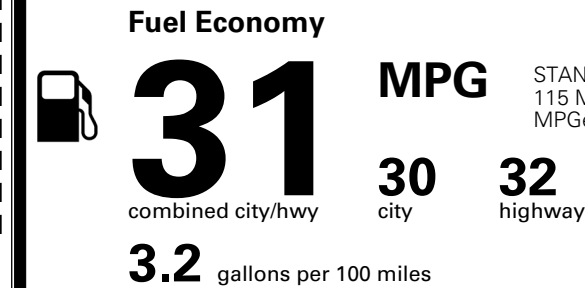

Included
 Included
 Included
 Included
 Included
 Included
 Included

\$495.00
 \$255.00
 \$155.00
 \$145.00

MSRP INCLUDING OPTIONS

\$ 55,540.00

INLAND FREIGHT AND HANDLING

\$ 1,545.00

TOTAL MANUFACTURER'S SUGGESTED RETAIL PRICE ▶

\$ 57,085.00

TOTAL ADDITIONAL WEIGHT: 18.6

EPA DOT Fuel Economy and Environment

Gasoline Vehicle

STANDARD SUVS range from 13 to 115 MPG. The best vehicle rates 146 MPGe.

You save \$500
 in fuel costs over 5 years compared to the average new vehicle.