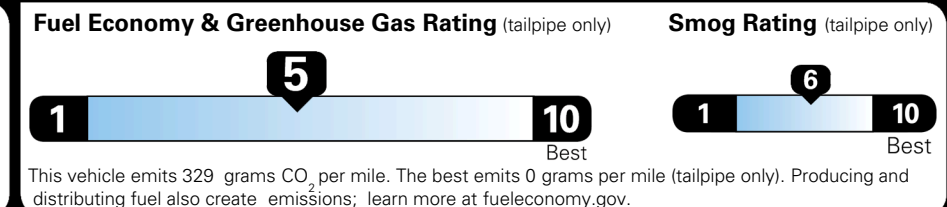

Actual results will vary for many reasons, including driving conditions and how you drive and maintain your vehicle. The average new vehicle gets 29 MPG and costs $8,500 to fuel over 5 years. Cost estimates are based on 15,000 miles per year at $ 3.30 per gallon. MPGe is miles per gasoline gallon equivalent. Vehicle emissions are a significant cause of climate change and smog.

fueleconomy.gov

Calculate personalized estimates and compare vehicles

GOVERNMENT 5-STAR SAFETY RATINGS

Overall Vehicle Score ★★★★★

Based on the combined rating of frontal, side and rollover.
Should ONLY be compared to other vehicles of similar size and weight.

Frontal Driver ★★★★★

Crash Passenger ★★★★★

Based on the risk of injury in a frontal impact.
Should ONLY be compared to other vehicles of similar size and weight.

Side Front seat ★★★★★

Crash Rear seat ★★★★★

Star ratings based on the risk of injury in a side impact.

Rollover ★★★★★

Star ratings based on the risk of rollover in a single-vehicle crash.

Star ratings range from 1 to 5 stars (★★★★★) with 5 being the highest.

Source: National Highway Traffic Safety Administration (NHTSA).

www.safercar.gov or 1-888-327-4236

Manufacturer's suggested retail price includes Manufacturer's recommended pre-delivery service. License and title fees, state and local taxes and other dealer installed options and accessories are not included in the manufacturer's suggested retail price.

PARTS CONTENT INFORMATION

FOR VEHICLES IN THIS CAR LINE U.S./CANADIAN PARTS CONTENT: 0 %

MAJOR SOURCES OF FOREIGN PARTS: KOREA: 90%

NOTE: PARTS CONTENT DOES NOT INCLUDE FINAL ASSEMBLY, DISTRIBUTION, OR OTHER NON-PARTS COSTS.

FOR THIS VEHICLE FINAL ASSEMBLY POINT: HWASUNG, KOREA

COUNTRY OF ORIGIN

ENGINE (MOTOR): KOREA

TRANSMISSION: KOREA