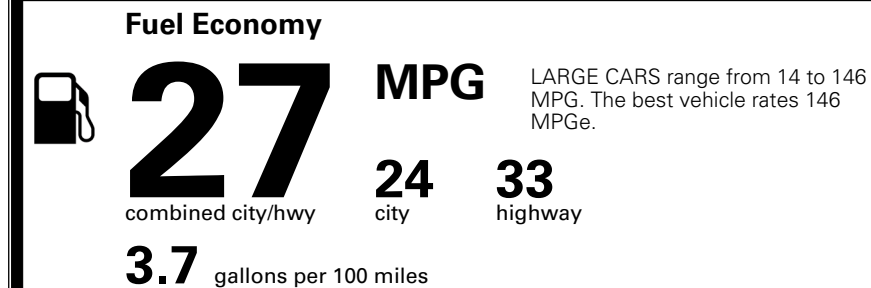

TOTAL MANUFACTURER'S SUGGESTED RETAIL PRICE ▶

\$ 34,920.00

TOTAL ADDITIONAL WEIGHT: 9.5

EPA DOT Fuel Economy and Environment

Gasoline Vehicle

You spend
\$750
 more in fuel costs
 over 5 years
 compared to the
 average new vehicle.