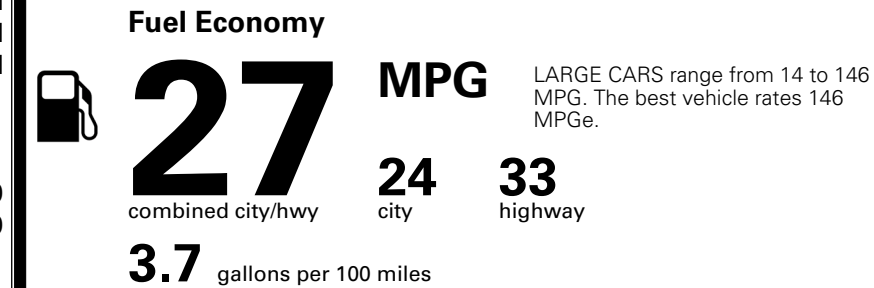

WARRANTY

10 Year/100,000 Mile Limited Powertrain Warranty
5 Year/60,000 Mile Limited Basic Warranty
5 Year/60,000 Mile Roadside Assistance

MANUFACTURER'S SUGGESTED RETAIL PRICE ▶

$ 29,990.00

COMPARE GT-LINE AWD FEATURES

Added to/in place of standard GT-Line FWD features
- All-Wheel Drive
- Heated Steering Wheel

Included
Included
Included

ADDITIONAL INSTALLED EQUIPMENT: (In addition to or in place of standard features)

Wolf Gray Paint
GT-Line Premium Package
- Panoramic Sunroof w/ Power Sunshade
- LED Interior Lighting
- Bose Premium Audio w/Active Sound Design
- 18" Black Finished Alloy Wheels, Unique Design
Carpeted Floor Mats
Auto-Dimming Mirror w/ HomeLink™

$495.00
$2,200.00

$200.00
$350.00

MSRP INCLUDING OPTIONS

$ 33,235.00

INLAND FREIGHT AND HANDLING

$ 1,195.00

TOTAL MANUFACTURER'S SUGGESTED RETAIL PRICE ▶

$ 34,430.00

TOTAL ADDITIONAL WEIGHT: 8.7

*Additional terms and conditions apply.

**Kia Connect may be currently unavailable for some Model Year 2022 and newer vehicles sold or purchased in Massachusetts; please see owners.kia.com for more information.

NOTE: When you purchase this vehicle, Kia America, Inc. collects personal information you provide to the dealership. For information on our collection and use of personal information and your rights, please see our Privacy Policy on www.kia.com.

EPA DOT Fuel Economy and Environment

Gasoline Vehicle

You spend
$750
more in fuel costs
over 5 years
compared to the
average new vehicle.

Annual fuel cost
$1,850