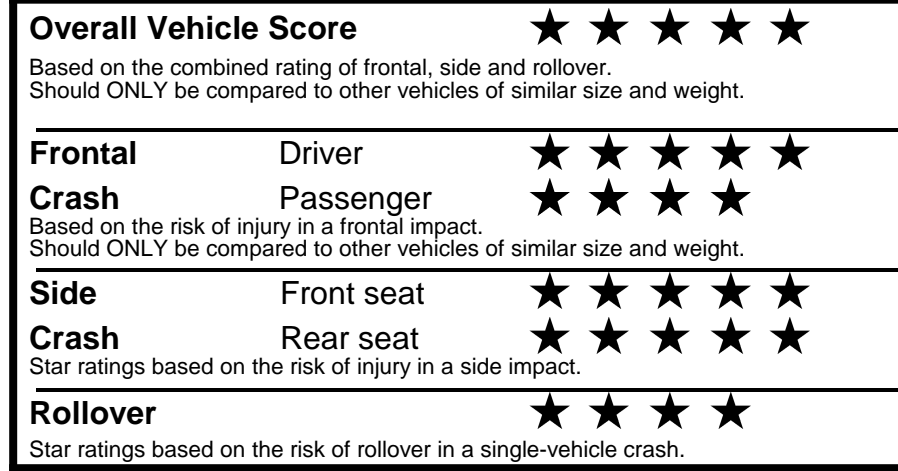

fueleconomy.gov

Calculate personalized estimates and compare vehicles

GOVERNMENT 5-STAR SAFETY RATINGS

Star ratings range from 1 to 5 stars (★★★★★) with 5 being the highest.
 Source: National Highway Traffic Safety Administration (NHTSA).
www.safercar.gov or 1-888-327-4236