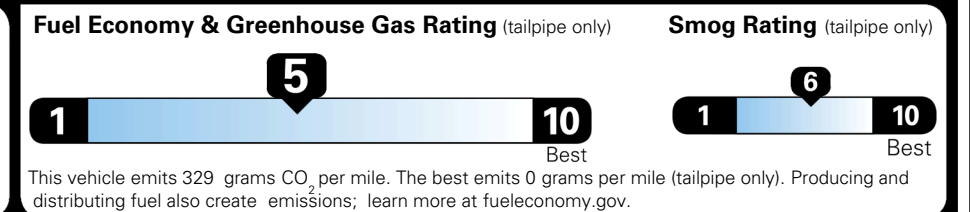

EPA DOT Fuel Economy and Environment

Gasoline Vehicle

You spend
\$750
 more in fuel costs
 over 5 years
 compared to the
 average new vehicle.

Annual fuel cost
\$1,850

Actual results will vary for many reasons, including driving conditions and how you drive and maintain your vehicle. The average new vehicle gets 29 MPG and costs \$8,500 to fuel over 5 years. Cost estimates are based on 15,000 miles per year at \$ 3.30 per gallon. MPGe is miles per gasoline gallon equivalent. Vehicle emissions are a significant cause of climate change and smog.