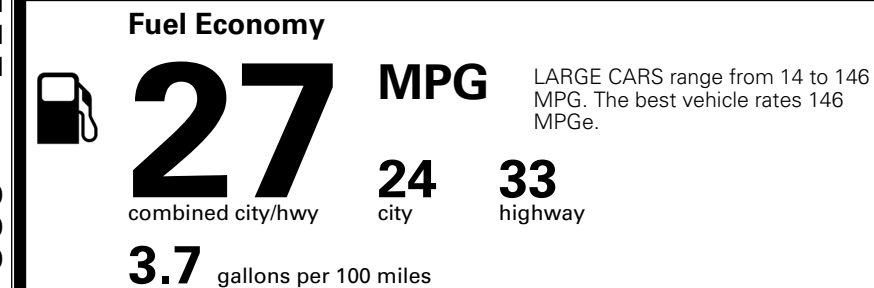

TOTAL MANUFACTURER'S SUGGESTED RETAIL PRICE ▶

\$ 34,525.00

TOTAL ADDITIONAL WEIGHT: 7.3

EPA DOT Fuel Economy and Environment

Gasoline Vehicle

You spend \$750 more in fuel costs over 5 years compared to the average new vehicle.