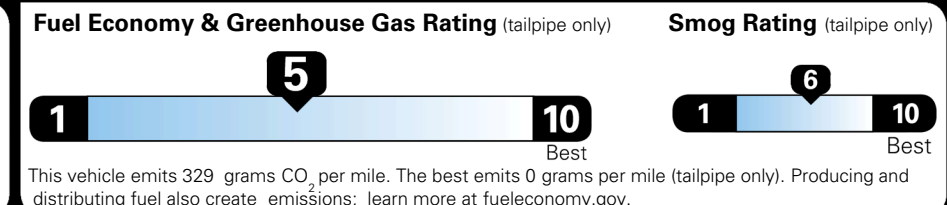

### EPA DOT Fuel Economy and Environment

Gasoline Vehicle

You spend  
**\$750**  
 more in fuel costs  
 over 5 years  
 compared to the  
 average new vehicle.

Annual fuel cost  
**\$1,850**

Actual results will vary for many reasons, including driving conditions and how you drive and maintain your vehicle. The average new vehicle gets 29 MPG and costs \$8,500 to fuel over 5 years. Cost estimates are based on 15,000 miles per year at \$ 3.30 per gallon. MPGe is miles per gasoline gallon equivalent. Vehicle emissions are a significant cause of climate change and smog.