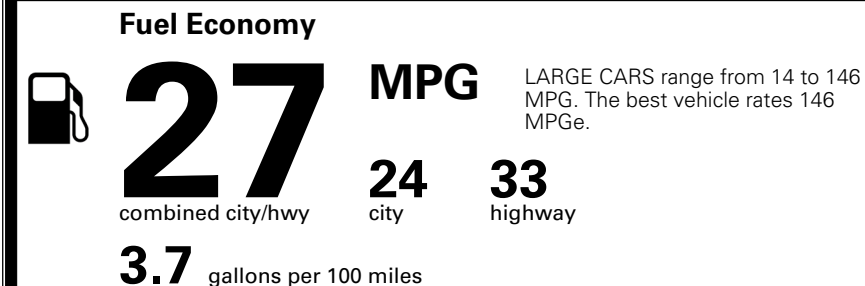

MANUFACTURER'S SUGGESTED RETAIL PRICE ▶

$ 30,090.00

COMPARE GT-LINE AWD FEATURES

Added to/in place of standard GT-Line FWD features
- All-Wheel Drive
- Heated Steering Wheel

Included
Included
Included

ADDITIONAL INSTALLED EQUIPMENT:

(In addition to or in place of standard features)

Wolf Gray Paint
GT-Line Red Interior Color Package
GT-Line Premium Package
- Panoramic Sunroof w/ Power Sunshade
- LED Interior Lighting
- Bose Premium Audio w/Active Sound Design
- 18" Black Finished Alloy Wheels, Unique Design
Carpeted Floor Mats
Auto-Dimming Mirror w/ HomeLink™

$495.00
$295.00
$2,200.00

$200.00
$350.00

MSRP INCLUDING OPTIONS

$ 33,630.00

INLAND FREIGHT AND HANDLING

$ 1,245.00

TOTAL MANUFACTURER'S SUGGESTED RETAIL PRICE ▶

$ 34,875.00

TOTAL ADDITIONAL WEIGHT: 8.7

*Additional terms and conditions apply.

**Kia Connect may be currently unavailable for some Model Year 2022 and newer vehicles sold or purchased in Massachusetts; please see owners.kia.com for more information.

NOTE: When you purchase this vehicle, Kia America, Inc. collects personal information you provide to the dealership. For information on our collection and use of personal information and your rights, please see our Privacy Policy on www.kia.com.

EPA DOT Fuel Economy and Environment

Gasoline Vehicle

You spend
$750
more in fuel costs
over 5 years
compared to the
average new vehicle.

Annual fuel cost
$1,850