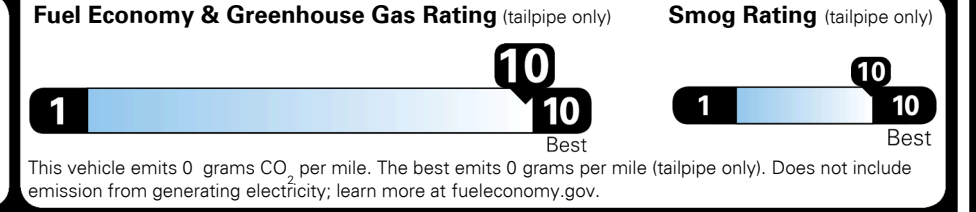

EPA DOT Fuel Economy and Environment

Electric Vehicle

You save \$6,250
 in fuel costs over 5 years compared to the average new vehicle.

Annual fuel cost \$700

Actual results will vary for many reasons, including driving conditions and how you drive and maintain your vehicle. The average new vehicle gets 28 MPG and costs \$9,750 to fuel over 5 years. Cost estimates are based on 15,000 miles per year at \$0.15 per kW-hr. MPGe is miles per gasoline gallon equivalent. Vehicle emissions are a significant cause of global warming and smog.