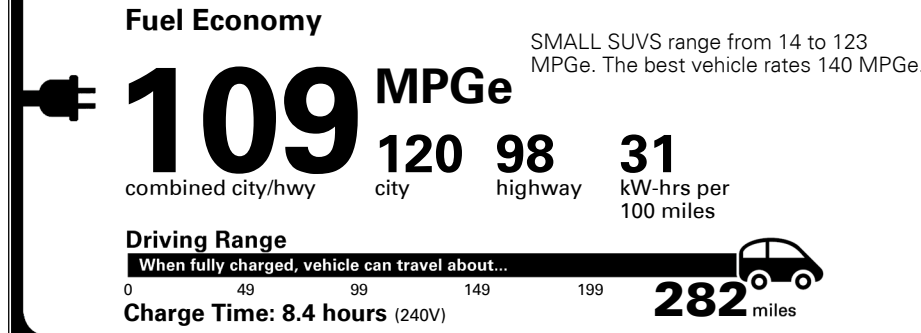

INLAND FREIGHT AND HANDLING

\$ 1,325.00

TOTAL MANUFACTURER'S SUGGESTED RETAIL PRICE ▶

\$ 51,520.00

TOTAL ADDITIONAL WEIGHT: 14.9

*Additional terms and conditions apply.

**Kia Connect may be currently unavailable for Model Year 2022 and newer vehicles sold or purchased in Massachusetts; please see owners.kia.com for updates on availability.

EPA DOT Fuel Economy and Environment

Electric Vehicle

You save \$6,250
 in fuel costs over 5 years compared to the average new vehicle.

Annual fuel cost \$700

Actual results will vary for many reasons, including driving conditions and how you drive and maintain your vehicle. The average new vehicle gets 28 MPG and costs \$9,750 to fuel over 5 years. Cost estimates are based on 15,000 miles per year at \$0.15 per kW-hr. MPGe is miles per gasoline gallon equivalent. Vehicle emissions are a significant cause of global warming and smog.