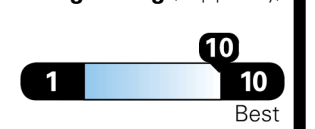

EPA DOT Fuel Economy and Environment

Electric Vehicle

Fuel Economy

109 MPGe
 combined city/hwy
 120 city
 98 highway
 31 kW-hrs per 100 miles

SMALL STATION WAGONS range from 16 to 120 MPGe. The best vehicle rates 132 MPGe.

You save \$4,750
 in fuel costs over 5 years compared to the average new vehicle.

Driving Range

Annual fuel cost \$650

Fuel Economy & Greenhouse Gas Rating (tailpipe only)

Smog Rating (tailpipe only)

This vehicle emits 0 grams CO₂ per mile. The best emits 0 grams per mile (tailpipe only). Does not include emission from generating electricity; learn more at fueleconomy.gov.