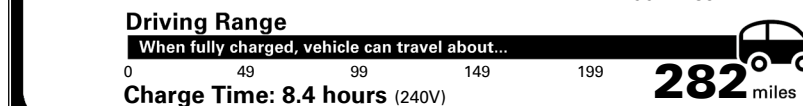

Fuel Economy

109 MPGe
combined city/hwy
120 city
98 highway
31 kW-hrs per 100 miles

SMALL STATION WAGONS range from 25 to 120 MPGe. The best vehicle rates 132 MPGe.

You save $4,750
in fuel costs over 5 years compared to the average new vehicle.

Annual fuel cost $650