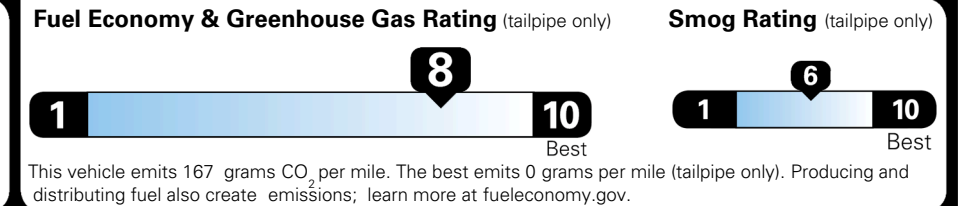

TOTAL ADDITIONAL WEIGHT: 10.7

EPA DOT Fuel Economy and Environment

Gasoline Vehicle

You save
\$3,750
 in fuel costs
 over 5 years
 compared to the
 average new vehicle.

Annual fuel cost
\$950

Actual results will vary for many reasons, including driving conditions and how you drive and maintain your vehicle. The average new vehicle gets 29 MPG and costs \$8,500 to fuel over 5 years. Cost estimates are based on 15,000 miles per year at \$ 3.30 per gallon. MPGe is miles per gasoline gallon equivalent. Vehicle emissions are a significant cause of climate change and smog.