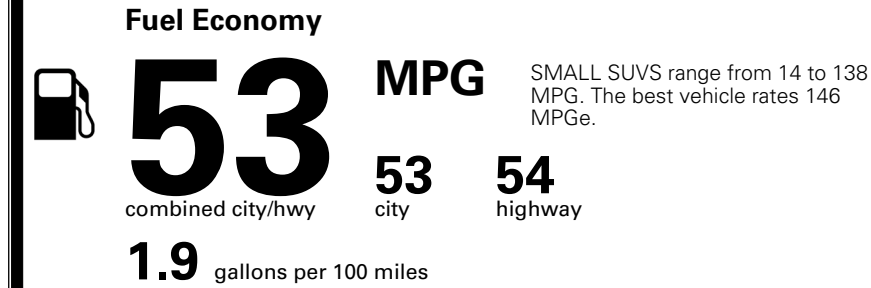

TOTAL ADDITIONAL WEIGHT: 10.7

EPA DOT Fuel Economy and Environment

Gasoline Vehicle

You save
\$3,750
 in fuel costs
 over 5 years
 compared to the
 average new vehicle.

Annual fuel cost
\$950

Actual results will vary for many reasons, including driving conditions and how you drive and maintain your vehicle. The average new vehicle gets 29 MPG and costs \$8,500 to fuel over 5 years. Cost estimates are based on 15,000 miles per year at \$ 3.30 per gallon. MPGe is miles per gasoline gallon equivalent. Vehicle emissions are a significant cause of climate change and smog.