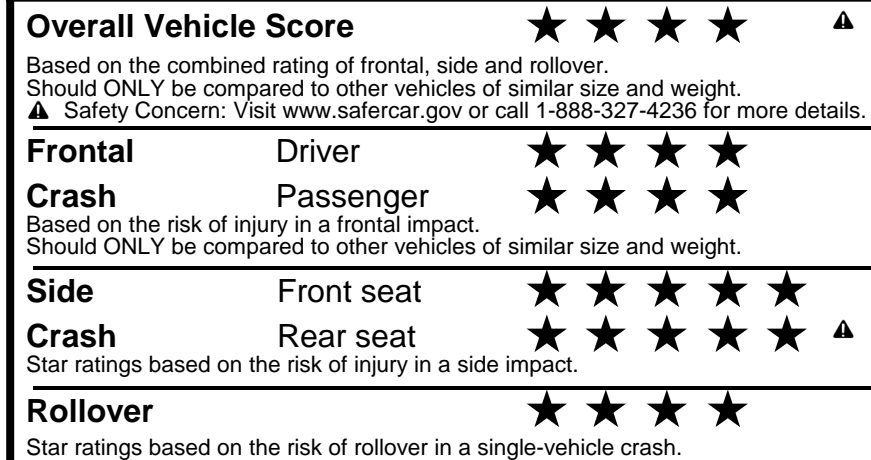

fueleconomy.gov

Calculate personalized estimates and compare vehicles

GOVERNMENT 5-STAR SAFETY RATINGS

Star ratings range from 1 to 5 stars (★★★★★) with 5 being the highest.
 Source: National Highway Traffic Safety Administration (NHTSA).
www.safercar.gov or 1-888-327-4236