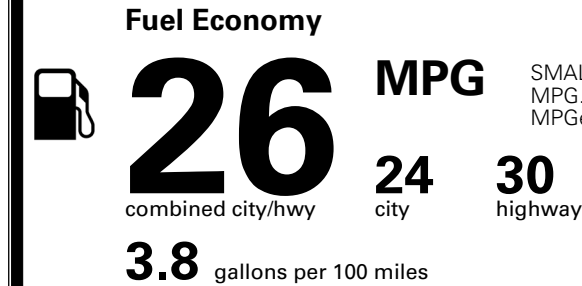

\$2,500.00

\$220.00
 \$160.00
 \$45.00

MSRP INCLUDING OPTIONS

\$ 35,715.00

INLAND FREIGHT AND HANDLING

\$ 1,495.00

TOTAL MANUFACTURER'S SUGGESTED RETAIL PRICE ▶

\$ 37,210.00

EPA DOT Fuel Economy and Environment

Gasoline Vehicle

SMALL SUVs range from 14 to 138 MPG. The best vehicle rates 146 MPGe.

You spend \$1,000 more in fuel costs over 5 years
 compared to the average new vehicle.