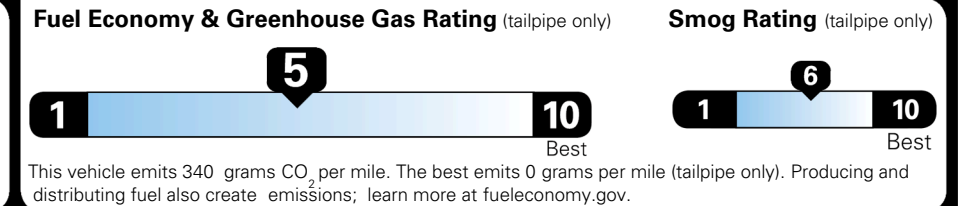

SMALL SUVs range from 14 to 138 MPG. The best vehicle rates 146 MPGe.

You spend $1,000 more in fuel costs over 5 years
compared to the average new vehicle.

Annual fuel cost $1,800