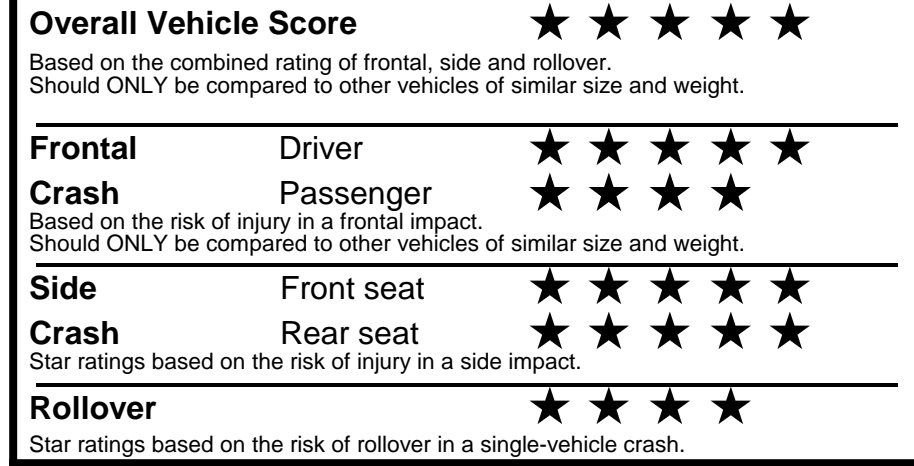

fueleconomy.gov

Calculate personalized estimates and compare vehicles

GOVERNMENT 5-STAR SAFETY RATINGS

Star ratings range from 1 to 5 stars (★★★★★) with 5 being the highest.
 Source: National Highway Traffic Safety Administration (NHTSA).
www.safercar.gov or 1-888-327-4236