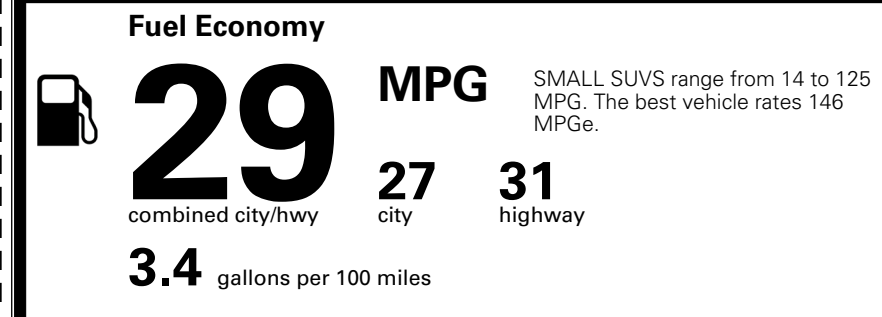

\$800.00
 \$200.00
 \$375.00

\$ 31,560.00

EPA DOT Fuel Economy and Environment

Gasoline Vehicle

You save \$0
 in fuel costs over 5 years compared to the average new vehicle.

Annual fuel cost \$1,700

Actual results will vary for many reasons, including driving conditions and how you drive and maintain your vehicle. The average new vehicle gets 29 MPG and costs \$8,500 to fuel over 5 years. Cost estimates are based on 15,000 miles per year at \$ 3.30 per gallon. MPGe is miles per gasoline gallon equivalent. Vehicle emissions are a significant cause of climate change and smog.