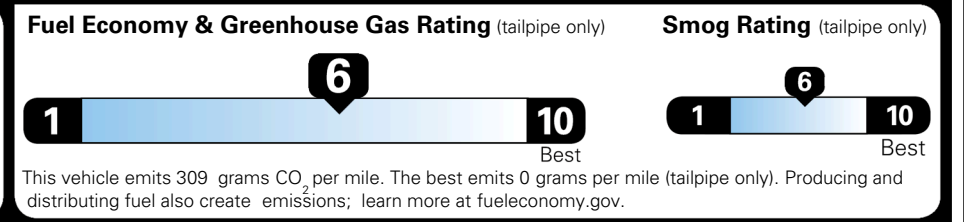

\$800.00
 \$200.00
 \$375.00

\$ 31,560.00

EPA DOT Fuel Economy and Environment

Gasoline Vehicle

You save \$0
 in fuel costs over 5 years compared to the average new vehicle.

Annual fuel cost \$1,700

Actual results will vary for many reasons, including driving conditions and how you drive and maintain your vehicle. The average new vehicle gets 29 MPG and costs \$8,500 to fuel over 5 years. Cost estimates are based on 15,000 miles per year at \$ 3.30 per gallon. MPGe is miles per gasoline gallon equivalent. Vehicle emissions are a significant cause of climate change and smog.