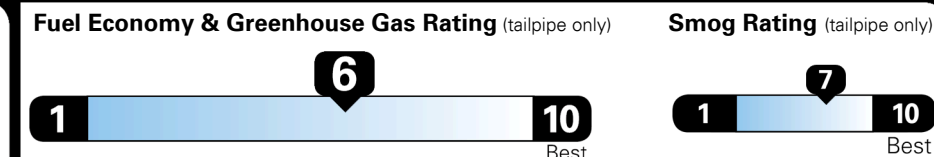

SMALL STATION WAGONS range from 25 to 120 MPG. The best vehicle rates 132 MPGe.

You save $750
in fuel costs over 5 years compared to the average new vehicle.

Annual fuel cost $1,450