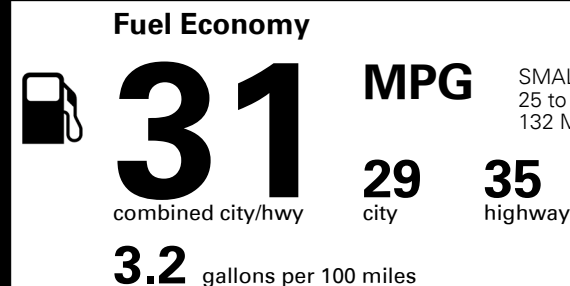

EPA DOT Fuel Economy and Environment

Gasoline Vehicle

SMALL STATION WAGONS range from 25 to 120 MPG. The best vehicle rates 132 MPGe.

You save \$750
 in fuel costs over 5 years compared to the average new vehicle.