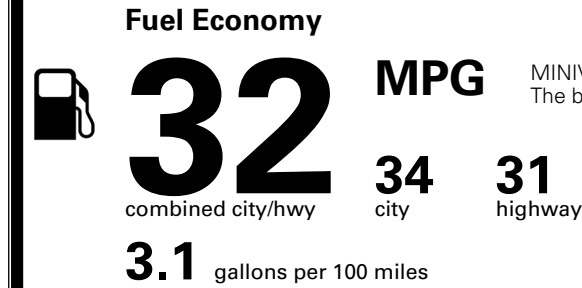

EPA DOT Fuel Economy and Environment

Gasoline Vehicle

MINIVANS range from 20 to 83 MPG. The best vehicle rates 146 MPGe.

You save $750
in fuel costs over 5 years compared to the average new vehicle.

Annual fuel cost $1,550

Fuel Economy & Greenhouse Gas Rating (tailpipe only) **Smog Rating** (tailpipe only)