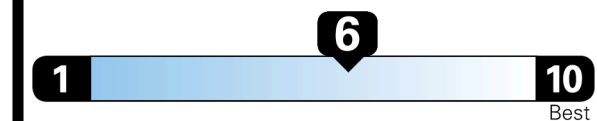

2026 CARNIVAL HYBRID SX

MODEL/OPT.CODE: MAH4285 / 10
EXTERIOR COLOR: AURORA BLACK PEARL
INTERIOR COLOR: TUSCAN UMBER / OFF-BLACK
VEHICLE ID NUMBER: KNDNE5KA9T6165377
PORT OF ENTRY: PUGET SOUND

Sold To: WA012
Chuck Olson Kia
17001 AURORA AVENUE N
SHORELINE WA 98133

Ship To: WA012

STANDARD FEATURES

STANDARD HEV EX FEATURES

MECHANICAL
1.6L Turbocharged GDI Hybrid Powertrain
6-Speed Automatic Transmission w/ Shift-by-Wire
Electronic Parking Brake w/ Auto Hold

ADVANCED DRIVER-ASSISTANCE SYSTEMS

Forward Collision-Avoidance Assist - Cyclist/Jct Turning
Blind-Spot Collision-Avoidance Assist
Rear Cross-Traffic Collision-Avoidance Assist
Driver Attention Warning & High Beam Assist
Lane Keeping Assist & Lane Following Assist
Safe Exit Assist & Highway Driving Assist
Parking Distance Warning - Forward / Reverse
Smart Cruise Control w/Stop & Go

SAFETY

Dual Front Advanced Airbags & Driver's Knee Airbag
Dual Front Seat-Mounted Side & Full-Length Curtain Airbags

INTERIOR, COMFORT & CONVENIENCE

12.3" Touchscreen Display w/Navigation
Wireless Android Auto & Apple CarPlay
Kia Connect w/Comp 3-Yr Ultimate.* Where Available**
SIRIUSXM® w/Free 3-Mo. Subscription*
Passenger View & Passenger Talk
Dual Smart Power Sliding Doors
Tri-Zone Automatic Climate Control
Smart Key w/ Push Button & Remote Start
Wireless Phone Charger
USB Multimedia Port, Front & Rear USB Charge Ports
Power Front Seats & Driver's Seat Memory
SynTex Seating Trim w/ Heated Front Seats
8-Passenger Seating w/ 2nd Row Child Minding Seat
Rear Occupant Alert w/ Sensors

EXTERIOR