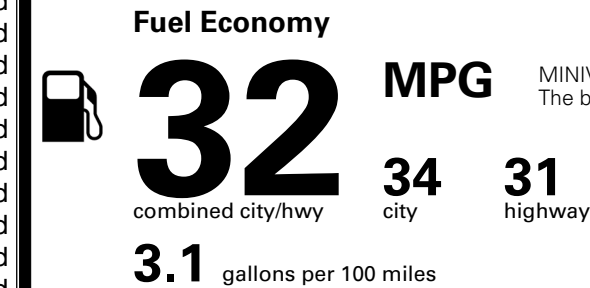

## EPA DOT Fuel Economy and Environment

Gasoline Vehicle

MINIVANS range from 20 to 83 MPG. The best vehicle rates 146 MPGe.

**You save \$750**  
 in fuel costs over 5 years compared to the average new vehicle.