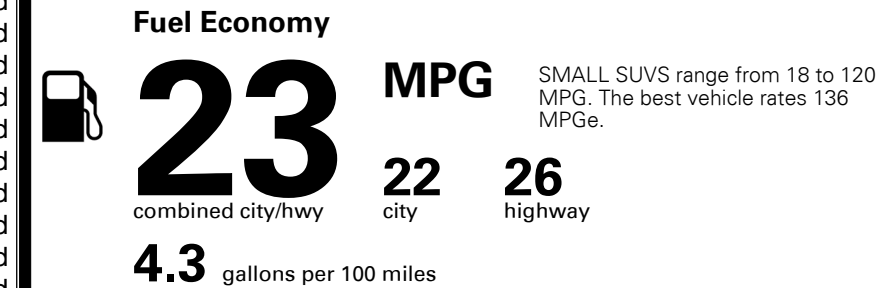

\$75.00
 \$135.00

MSRP INCLUDING OPTIONS

\$ 28,900.00

INLAND FREIGHT AND HANDLING

\$ 1,045.00

TOTAL MANUFACTURER'S SUGGESTED RETAIL PRICE ▶

\$ 29,945.00

When you purchase this vehicle, Kia America, Inc. collects personal information you provide to the dealership. For information on our collection and use of personal information and your rights, please see our Privacy policy on www.kia.com.

TOTAL ADDITIONAL WEIGHT: 6.4

EPA DOT Fuel Economy and Environment

Gasoline Vehicle

You spend
\$1,250
 more in fuel costs
 over 5 years
 compared to the
 average new vehicle.

Annual fuel cost
\$1,750

Actual results will vary for many reasons, including driving conditions and how you drive and maintain your vehicle. The average new vehicle gets 27 MPG and costs \$7,500 to fuel over 5 years. Cost estimates are based on 15,000 miles per year at \$ 2.70 per gallon. MPGe is miles per gasoline gallon equivalent. Vehicle emissions are a significant cause of climate change and smog.