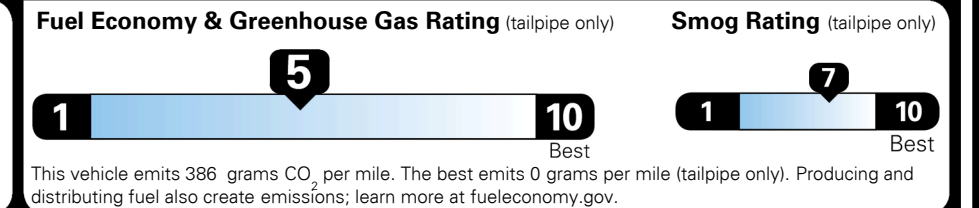

TOTAL ADDITIONAL WEIGHT: 6.4

EPA DOT Fuel Economy and Environment

Gasoline Vehicle

You spend
\$1,250
 more in fuel costs
 over 5 years
 compared to the
 average new vehicle.

Annual fuel cost
\$1,750

Actual results will vary for many reasons, including driving conditions and how you drive and maintain your vehicle. The average new vehicle gets 27 MPG and costs \$7,500 to fuel over 5 years. Cost estimates are based on 15,000 miles per year at \$ 2.70 per gallon. MPGe is miles per gasoline gallon equivalent. Vehicle emissions are a significant cause of climate change and smog.