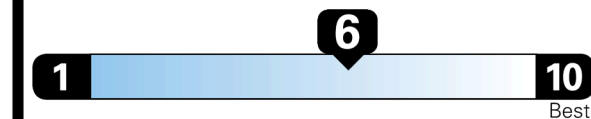

2026 SPORTAGE HYBRID X-LINE AWD

MODEL/OPT.CODE: 4AH4455 / 10
EXTERIOR COLOR: FUSION BLACK
INTERIOR COLOR: TERRACOTTA
VEHICLE ID NUMBER: KNDPVDDG0T7379415
PORT OF ENTRY: PUGET SOUND

Sold To: WA012
Ship To: WA012
Chuck Olson Kia
17001 AURORA AVENUE N
SHORELINE WA 98133

STANDARD FEATURES

STANDARD HEV EX AWD FEATURES

MECHANICAL

1.6L Turbocharged Hybrid Powertrain
6-Speed Automatic Transmission w/Paddle Shifters
All-Wheel Drive w/ Terrain Mode

ADVANCED DRIVER-ASSISTANCE SYSTEMS

Forward Collision-Avoidance Assist - Cyclist/Jct Turning
Lane Keeping Assist & Lane Following Assist
Driver Attention Warning & High Beam Assist
Parking Distance Warning - Forward / Reverse
Blind-Spot Collision Warning
Rear Cross-Traffic Collision-Avoidance Assist
Safe Exit Warning
Smart Cruise Control w/Stop & Go

SAFETY

Dual Front Advanced Airbags
Front and Rear Seat-Mounted Side Airbags
Full-Length Side Curtain Airbags

INTERIOR, COMFORT & CONVENIENCE

12.3" Touchscreen w/Wireless Android Auto & Apple CarPlay
Kia Connect w/Comp 3-Yr Ultimate.* Where Available**
SIRIUSXM® w/Free 3-Mo. Subscription*
Dual-Zone Automatic Climate Control w/ Auto Defogger
Smart Key w/ Push Button & Remote Start
Wireless Charger (Front) / Front & Rear USB Charge Ports
Power Driver's Seat w/ Power Lumbar
SynTex Seating Material w/ Heated Front Seats
60/40 Split-Folding and Reclining Rear Seats
Leather-Wrapped Steering Wheel
Rear Occupant Alert

EXTERIOR

18" Alloy Wheels
Smart Power Liftgate
LED Projector Headlights w/ Auto-On/Off
LED Rear Combination Lights & Daytime Running Lights
Heated Outside Mirrors w/ LED Turn Signals
Roof Rails, Rear Spoiler, and Rear Privacy Glass
Compact Spare Tire

WARRANTY