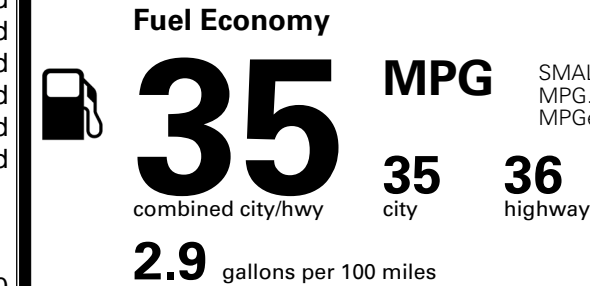

MSRP INCLUDING OPTIONS

\$ 36,824.00

INLAND FREIGHT AND HANDLING

\$ 1,495.00

TOTAL MANUFACTURER'S SUGGESTED RETAIL PRICE ▶

\$ 38,319.00

*Additional terms and conditions apply.

**Kia Connect may be currently unavailable for some Model Year 2022 and newer vehicles sold or purchased in Massachusetts; please see owners.kia.com for more information.

TOTAL ADDITIONAL WEIGHT: 59.3

EPA DOT Fuel Economy and Environment

Gasoline Vehicle

SMALL SUVs range from 14 to 125 MPG. The best vehicle rates 146 MPGe.

You save \$1,500
 in fuel costs over 5 years compared to the average new vehicle.