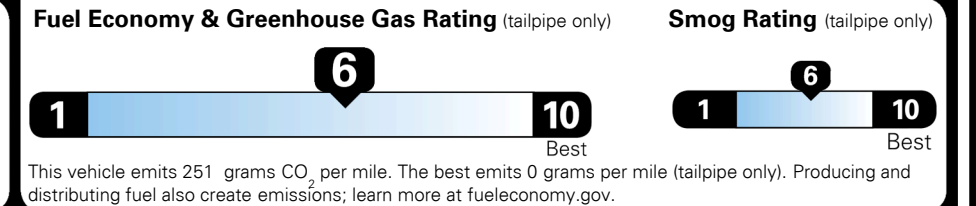

\$ 34,980.00

\$ 1,445.00

\$ 36,425.00

EPA DOT Fuel Economy and Environment

Gasoline Vehicle

You save **\$1,500** in fuel costs over 5 years compared to the average new vehicle.

Annual fuel cost **\$1,400**

Actual results will vary for many reasons, including driving conditions and how you drive and maintain your vehicle. The average new vehicle gets 29 MPG and costs \$8,500 to fuel over 5 years. Cost estimates are based on 15,000 miles per year at \$ 3.30 per gallon. MPGe is miles per gasoline gallon equivalent. Vehicle emissions are a significant cause of climate change and smog.