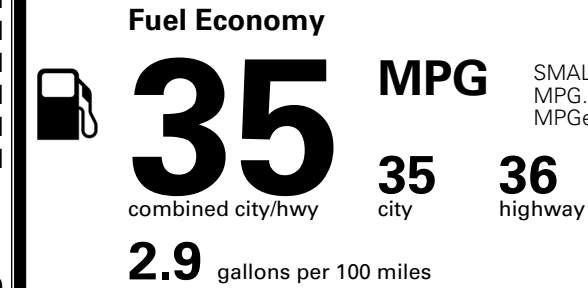

TOTAL MANUFACTURER'S SUGGESTED RETAIL PRICE ▶

\$ 36,875.00

TOTAL ADDITIONAL WEIGHT: 16.3

EPA DOT Fuel Economy and Environment

Gasoline Vehicle

SMALL SUVs range from 14 to 138 MPG. The best vehicle rates 146 MPGe.

You save \$1,500
 in fuel costs over 5 years compared to the average new vehicle.

Annual fuel cost \$1,400

Actual results will vary for many reasons, including driving conditions and how you drive and maintain your vehicle. The average new vehicle gets 29 MPG and costs \$8,500 to fuel over 5 years. Cost estimates are based on 15,000 miles per year at \$ 3.30 per gallon. MPGe is miles per gasoline gallon equivalent. Vehicle emissions are a significant cause of climate change and smog.