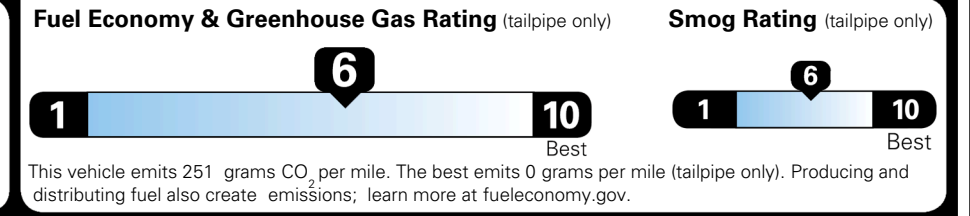

Actual results will vary for many reasons, including driving conditions and how you drive and maintain your vehicle. The average new vehicle gets 29 MPG and costs $8,500 to fuel over 5 years. Cost estimates are based on 15,000 miles per year at $ 3.30 per gallon. MPGe is miles per gasoline gallon equivalent. Vehicle emissions are a significant cause of climate change and smog.

fueleconomy.gov

Calculate personalized estimates and compare vehicles