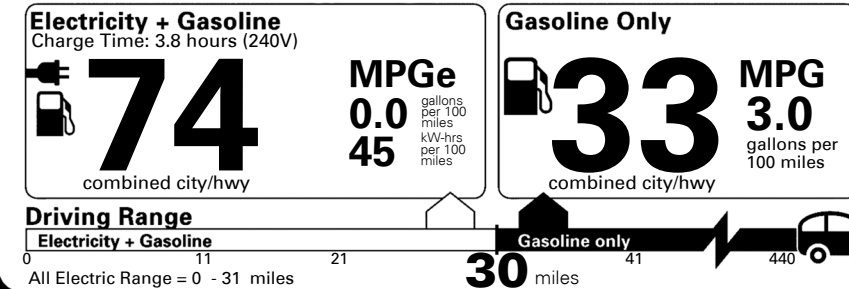

MSRP INCLUDING OPTIONS

\$ 48,405.00

INLAND FREIGHT AND HANDLING

\$ 1,375.00

TOTAL MANUFACTURER'S SUGGESTED RETAIL PRICE ▶

\$ 49,780.00

TOTAL ADDITIONAL WEIGHT: 15.3

EPA DOT Fuel Economy and Environment

Plug-In Hybrid Vehicle
 Electricity-Gasoline

Fuel Economy SMALL SUVs range from 14 to 118 MPGe. The best vehicle rates 140 MPGe.

You save
\$3,000
 in fuel costs
 over 5 years
 compared to the
 average new vehicle.