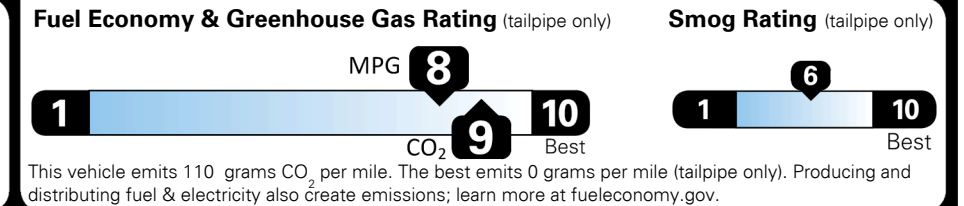

Actual results will vary for many reasons, including driving conditions and how you drive and maintain your vehicle. The average new vehicle gets 28 MPG and costs $9,500 to fuel over 5 years. Cost estimates are based on 15,000 miles per year at $3.50 per gallon and $0.16 per kW-hr. This is a dual fueled automobile. MPGe is miles per gasoline gallon equivalent. Vehicle emissions are a significant cause of climate change and smog.

fueleconomy.gov

Calculate personalized estimates and compare vehicles

GOVERNMENT 5-STAR SAFETY RATINGS

PARTS CONTENT INFORMATION

Overall Vehicle Score Not Rated

Based on the combined rating of frontal, side and rollover.
Should ONLY be compared to other vehicles of similar size and weight.

Frontal Driver Not Rated

Crash Passenger Not Rated

Based on the risk of injury in a frontal impact.
Should ONLY be compared to other vehicles of similar size and weight.

Side Front seat Not Rated

Crash Rear seat Not Rated

Star ratings based on the risk of injury in a side impact.

Rollover Not Rated

Star ratings based on the risk of rollover in a single-vehicle crash.

Star ratings range from 1 to 5 stars (★★★★★) with 5 being the highest.

Source: National Highway Traffic Safety Administration (NHTSA).

www.safercar.gov or 1-888-327-4236

Manufacturer's suggested retail price includes Manufacturer's recommended pre-delivery service. License and title fees, state and local taxes and other dealer installed options and accessories are not included in the manufacturer's suggested retail price.

FOR VEHICLES IN THIS CAR
LINE U.S./CANADIAN
PARTS CONTENT: 2 %

MAJOR SOURCES OF
FOREIGN PARTS:
KOREA: 90%

NOTE: PARTS CONTENT DOES
NOT INCLUDE FINAL ASSEMBLY,
DISTRIBUTION, OR OTHER
NON-PARTS COSTS.

FOR THIS VEHICLE
FINAL ASSEMBLY POINT:
HWASUNG, KOREA

COUNTRY OF ORIGIN

ENGINE (MOTOR): KOREA

TRANSMISSION: KOREA